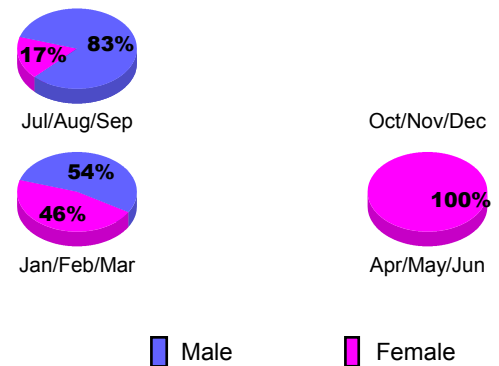

**MEMBERSHIP**

Month	Net Memb Goal	Actual New Memb	Actual Dropped Memb	Gain/Loss of Memb
<b>2012-2013</b>				
Jul/Aug/Sep	35	38	72	-34
Oct/Nov/Dec	60	25	47	-22
Jan/Feb/Mar	40	58	35	23
Apr/May/June	15	110	120	-10
<b>Totals</b>	<b>150</b>	<b>231</b>	<b>274</b>	<b>-43</b>

**Club Results 2012-2013**  
Goal, New, Dropped, Gain/Loss

**Membership Results 2012-2013**  
Goal, New, Dropped, Gain/Loss

**YTD Status Quo Clubs 2012-2013**  
Status Quo Clubs Compared to Status Quo Members

**Gender Comparison 2012-2013**

**Club Gain/Loss 2012-2013**

**Membership Gain/Loss 2012-2013**