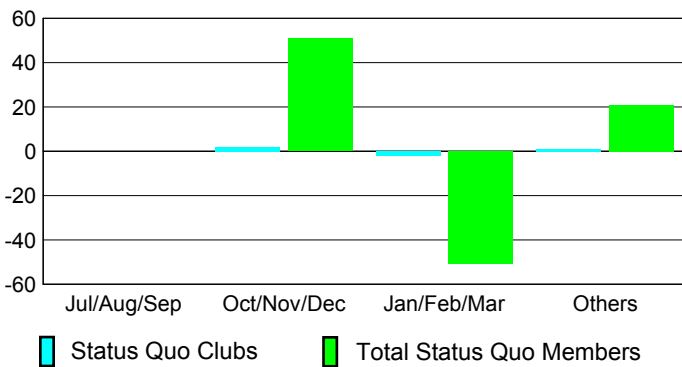

GMT: **KAMLESH JAIN**

Location: **INDIA**

GMT CA: **6**

**CLUBS**

Month	New Club Goal	Actual New Clubs	Actual Dropped Clubs	Gain/Loss of Clubs
<b>2012-2013</b>				
Jul/Aug/Sep	1	0	0	0
Oct/Nov/Dec	2	0	2	-2
Jan/Feb/Mar	1	0	0	0
Apr/May/June	0	3	1	2
<b>Totals</b>	<b>4</b>	<b>3</b>	<b>3</b>	<b>0</b>

**MEMBERSHIP**

Month	Net Memb Goal	Actual New Memb	Actual Dropped Memb	Gain/Loss of Memb
<b>2012-2013</b>				
Jul/Aug/Sep	35	38	72	-34
Oct/Nov/Dec	60	25	47	-22
Jan/Feb/Mar	40	58	35	23
Apr/May/June	15	110	120	-10
<b>Totals</b>	<b>150</b>	<b>231</b>	<b>274</b>	<b>-43</b>

**Club Results 2012-2013**  
Goal, New, Dropped, Gain/Loss

**Membership Results 2012-2013**  
Goal, New, Dropped, Gain/Loss

**YTD Status Quo Clubs 2012-2013**  
Status Quo Clubs Compared to Status Quo Members