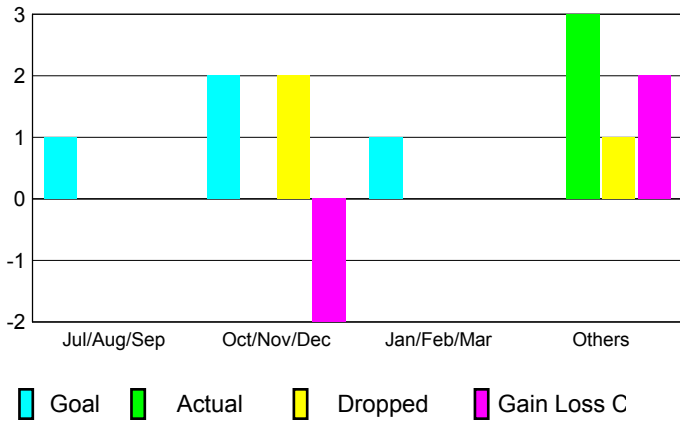

GMT: **KAMLESH JAIN**

Location: **INDIA**

GMT CA: **6**

CLUBS

Month	New Club Goal	Actual New Clubs	Actual Dropped Clubs	Gain/Loss of Clubs
2012-2013				
Jul/Aug/Sep	1	0	0	0
Oct/Nov/Dec	2	0	2	-2
Jan/Feb/Mar	1	0	0	0
Apr/May/June	0	3	1	2
Totals	4	3	3	0

MEMBERSHIP

Month	Net Memb Goal	Actual New Memb	Actual Dropped Memb	Gain/Loss of Memb
2012-2013				
Jul/Aug/Sep	35	38	72	-34
Oct/Nov/Dec	60	25	47	-22
Jan/Feb/Mar	40	58	35	23
Apr/May/June	15	110	120	-10
Totals	150	231	274	-43

Club Results 2012-2013
Goal, New, Dropped, Gain/Loss