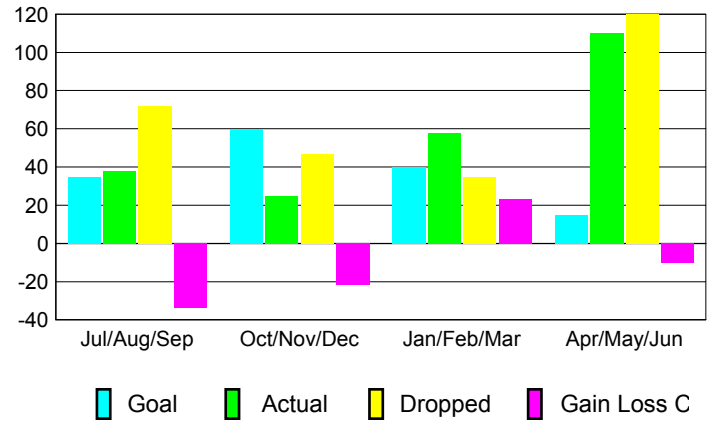

GMT: **KAMLESH JAIN**

Location: **INDIA**

GMT CA: **6**

**CLUBS**

Month	New Club Goal	Actual New Clubs	Actual Dropped Clubs	Gain/Loss of Clubs
<b>2012-2013</b>				
Jul/Aug/Sep	1	0	0	0
Oct/Nov/Dec	2	0	2	-2
Jan/Feb/Mar	1	0	0	0
Apr/May/June	0	3	1	2
<b>Totals</b>	<b>4</b>	<b>3</b>	<b>3</b>	<b>0</b>

**MEMBERSHIP**

Month	Net Memb Goal	Actual New Memb	Actual Dropped Memb	Gain/Loss of Memb
<b>2012-2013</b>				
Jul/Aug/Sep	35	38	72	-34
Oct/Nov/Dec	60	25	47	-22
Jan/Feb/Mar	40	58	35	23
Apr/May/June	15	110	120	-10
<b>Totals</b>	<b>150</b>	<b>231</b>	<b>274</b>	<b>-43</b>

**Club Results 2012-2013**  
Goal, New, Dropped, Gain/Loss

**Membership Results 2012-2013**  
Goal, New, Dropped, Gain/Loss

**YTD Status Quo Clubs 2012-2013**  
Status Quo Clubs Compared to Status Quo Members